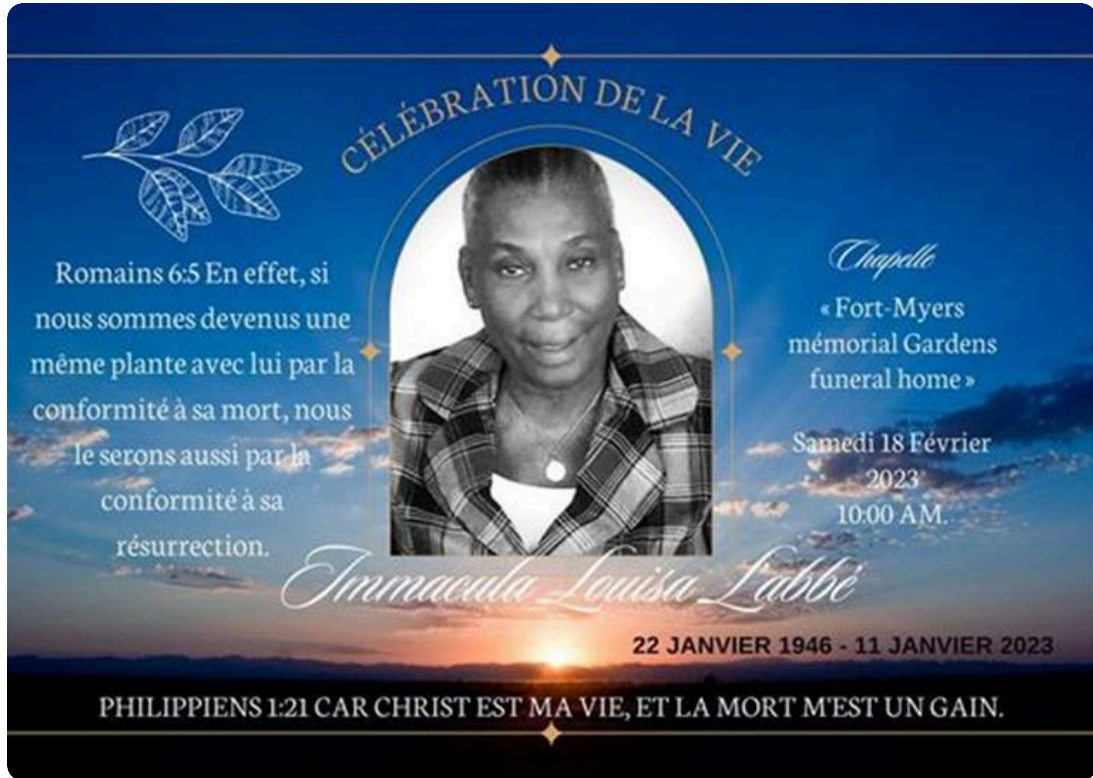

A Visitation for Immacula will take place from 10:00 AM - 12:00 Noon on Saturday, February 18, 2023 inside the Chapel at Fort Myers Memorial Gardens Funeral Home, 1589 Colonial Boulevard, Fort Myers, Florida 33907, (239) 936-0555. A Memorial Service will immediately follow at 12:00 Noon also inside the funeral home chapel. At the conclusion of this ceremony, relatives and guests will recess to adjacent Memorial Gardens Cemetery where Immacula will be laid to rest.

February 15 at 5:16 PM

Media

Immacula Louisa Labbe

JAN 22, 1946 - JAN 11, 2023

Judith Adolphe shared a photo to the **Tribute Wall** album.

February 15 at 5:21 PM

Memories only last if you share them

Join us in honoring Immacula by contributing to a collection of shared memories.

Scan to Visit